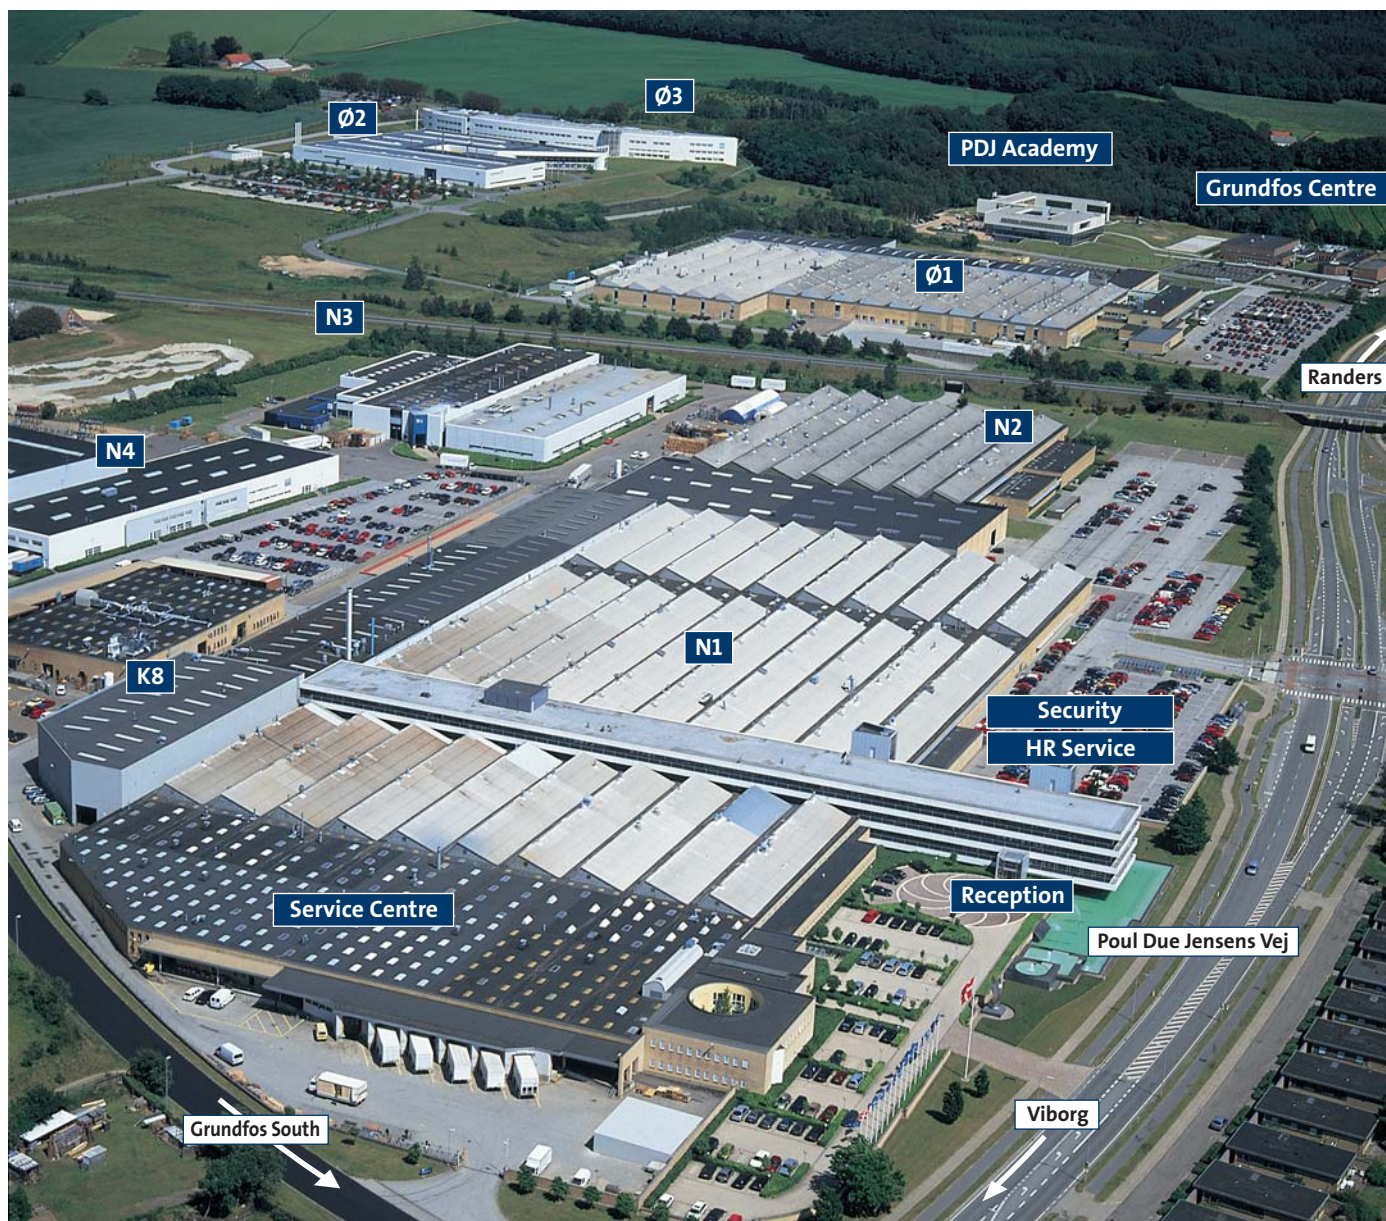

# GRUNDFOS MAP

GRUNDFOS A/S: +45 87 50 14 00  
 Direct connection: +45 87 50 + extension  
 Reception: +45 87 50 52 44  
 Security: +45 87 50 52 29

The Poul Due Jensen Academy  
 Reception: +45 87 50 19 00